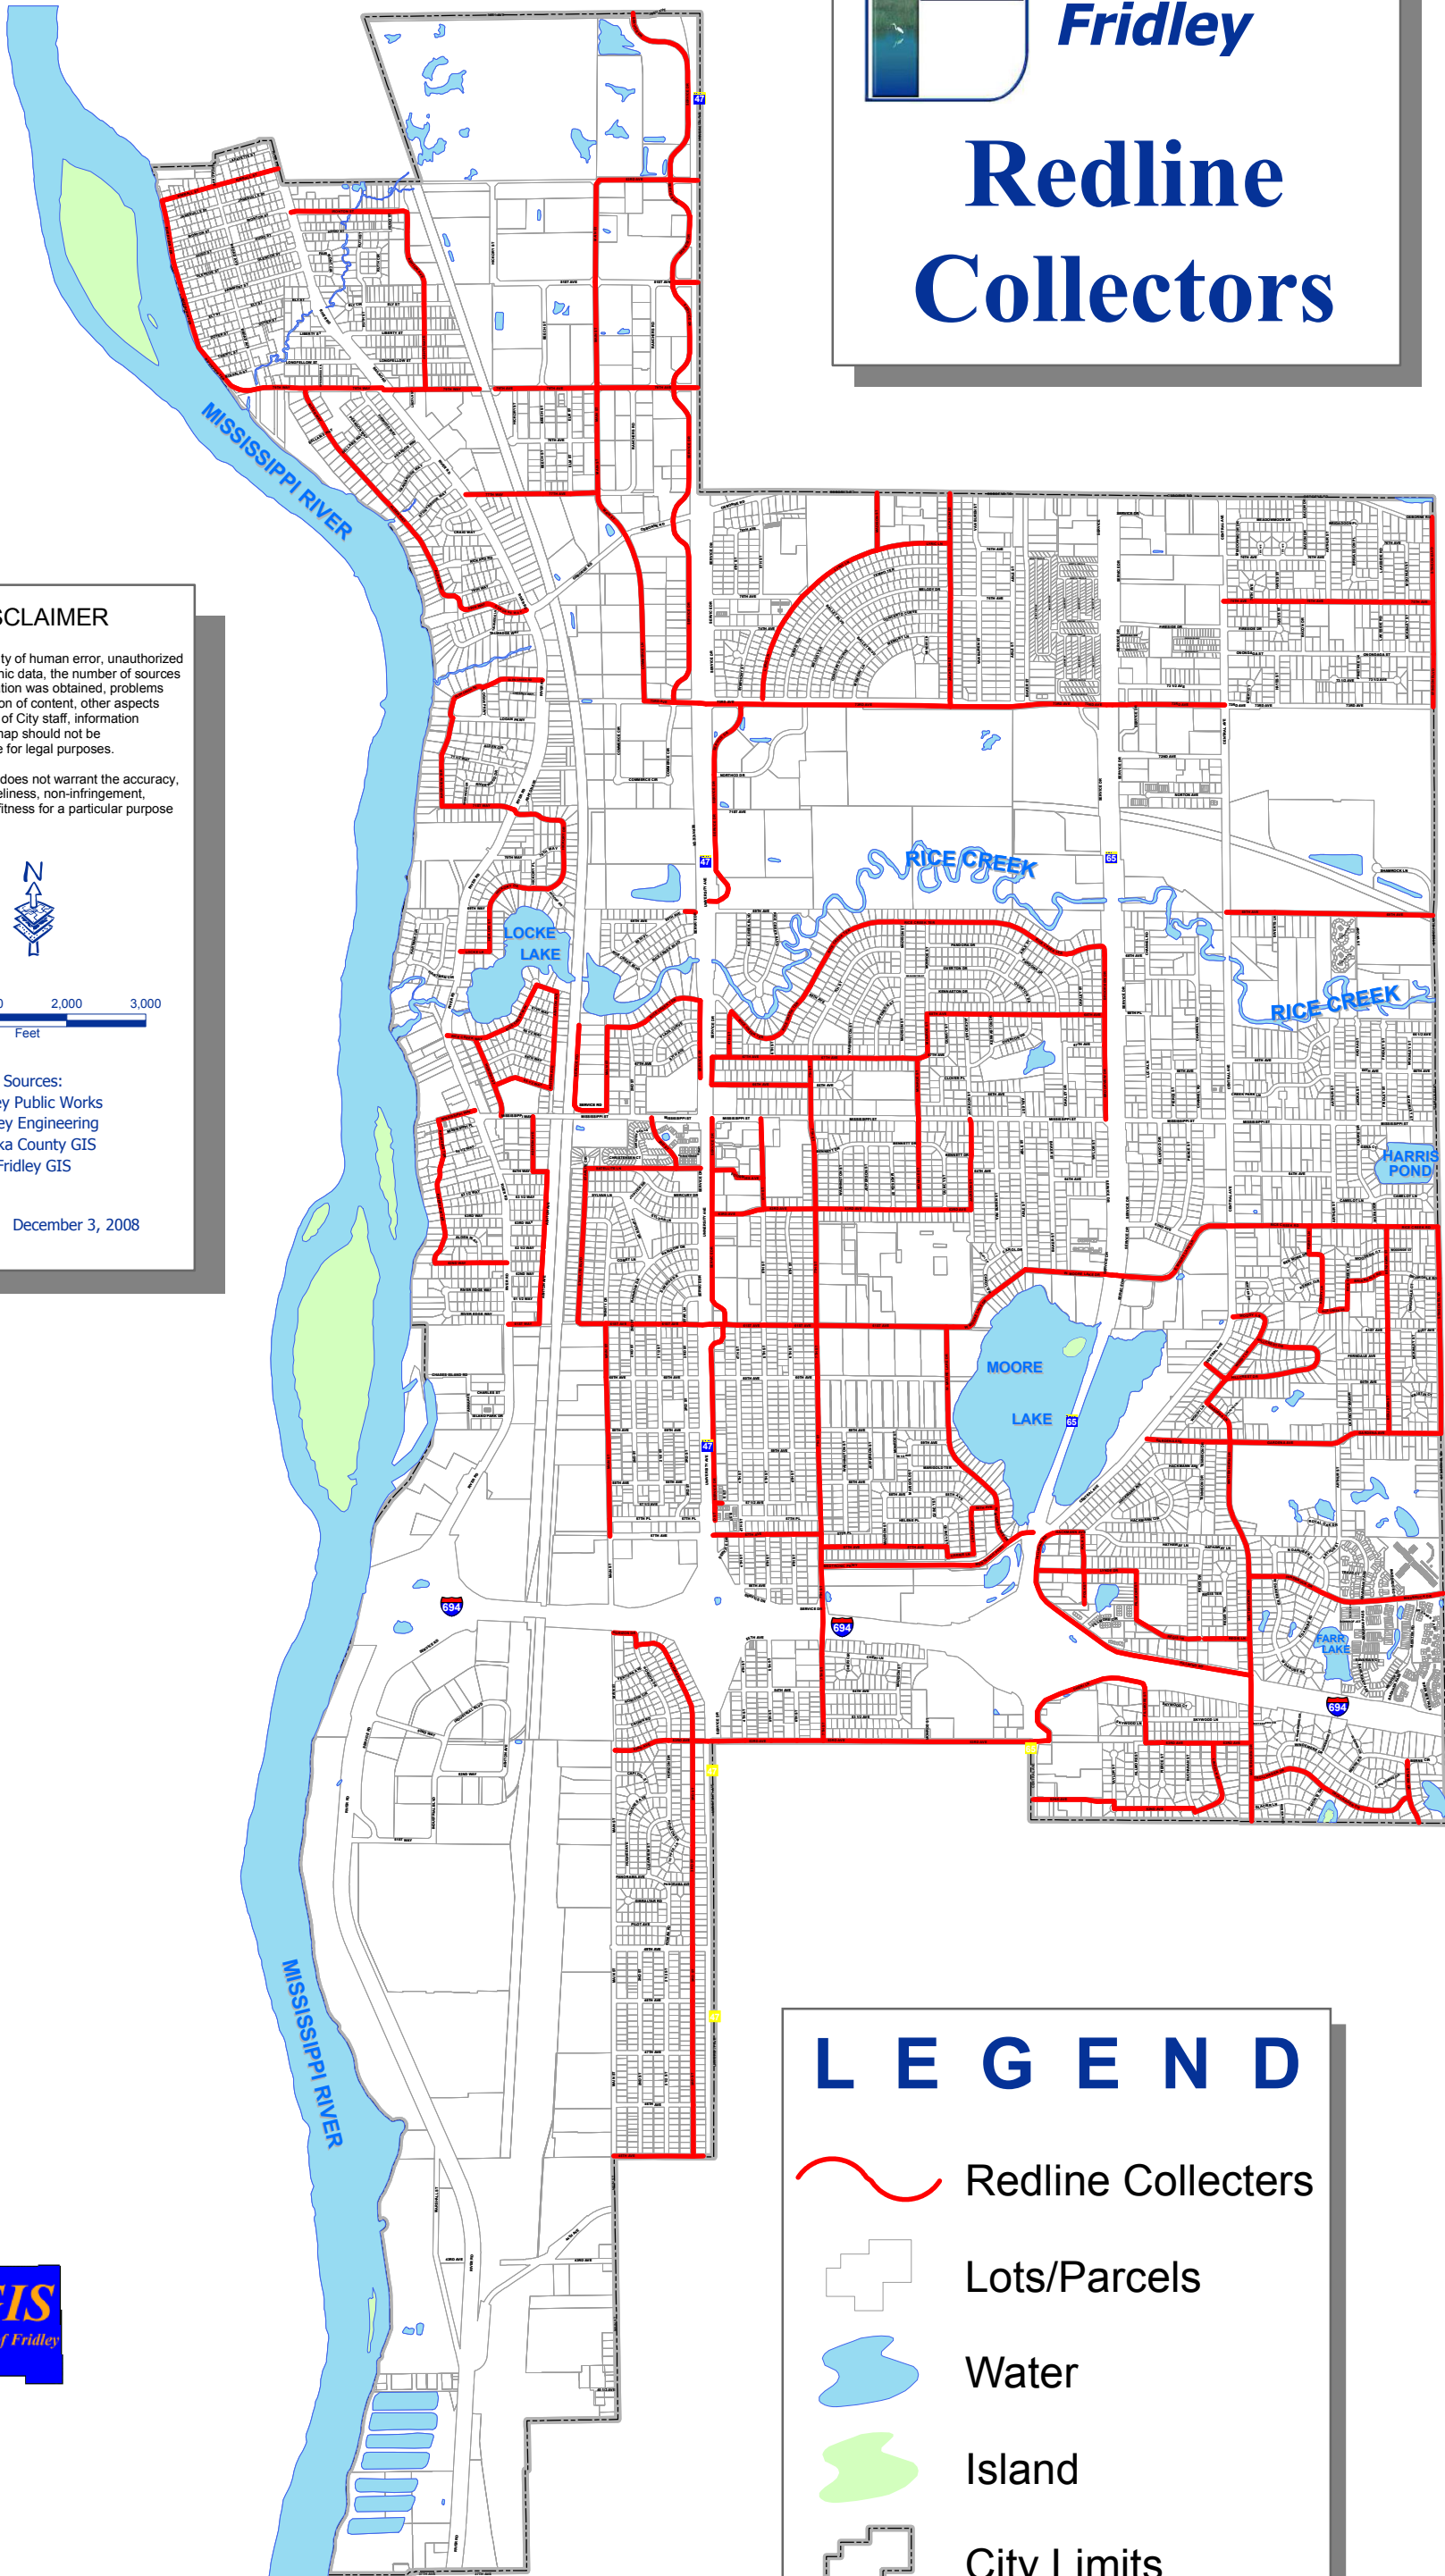

**City of
Fridley**

Redline Collectors

DISCLAIMER

Due to the possibility of human error, unauthorized changes to electronic data, the number of sources from which information was obtained, problems with the transmission of content, other aspects beyond the control of City staff, information contained on this map should not be considered suitable for legal purposes.

Map Date: December 3, 2008

LEGEND

-  Redline Collectors
-  Lots/Parcels
-  Water
-  Island
-  City Limits

City of Fridley
6431 University Ave NE
Fridley, Minnesota 5543204303
Phone: (763) 572-3566