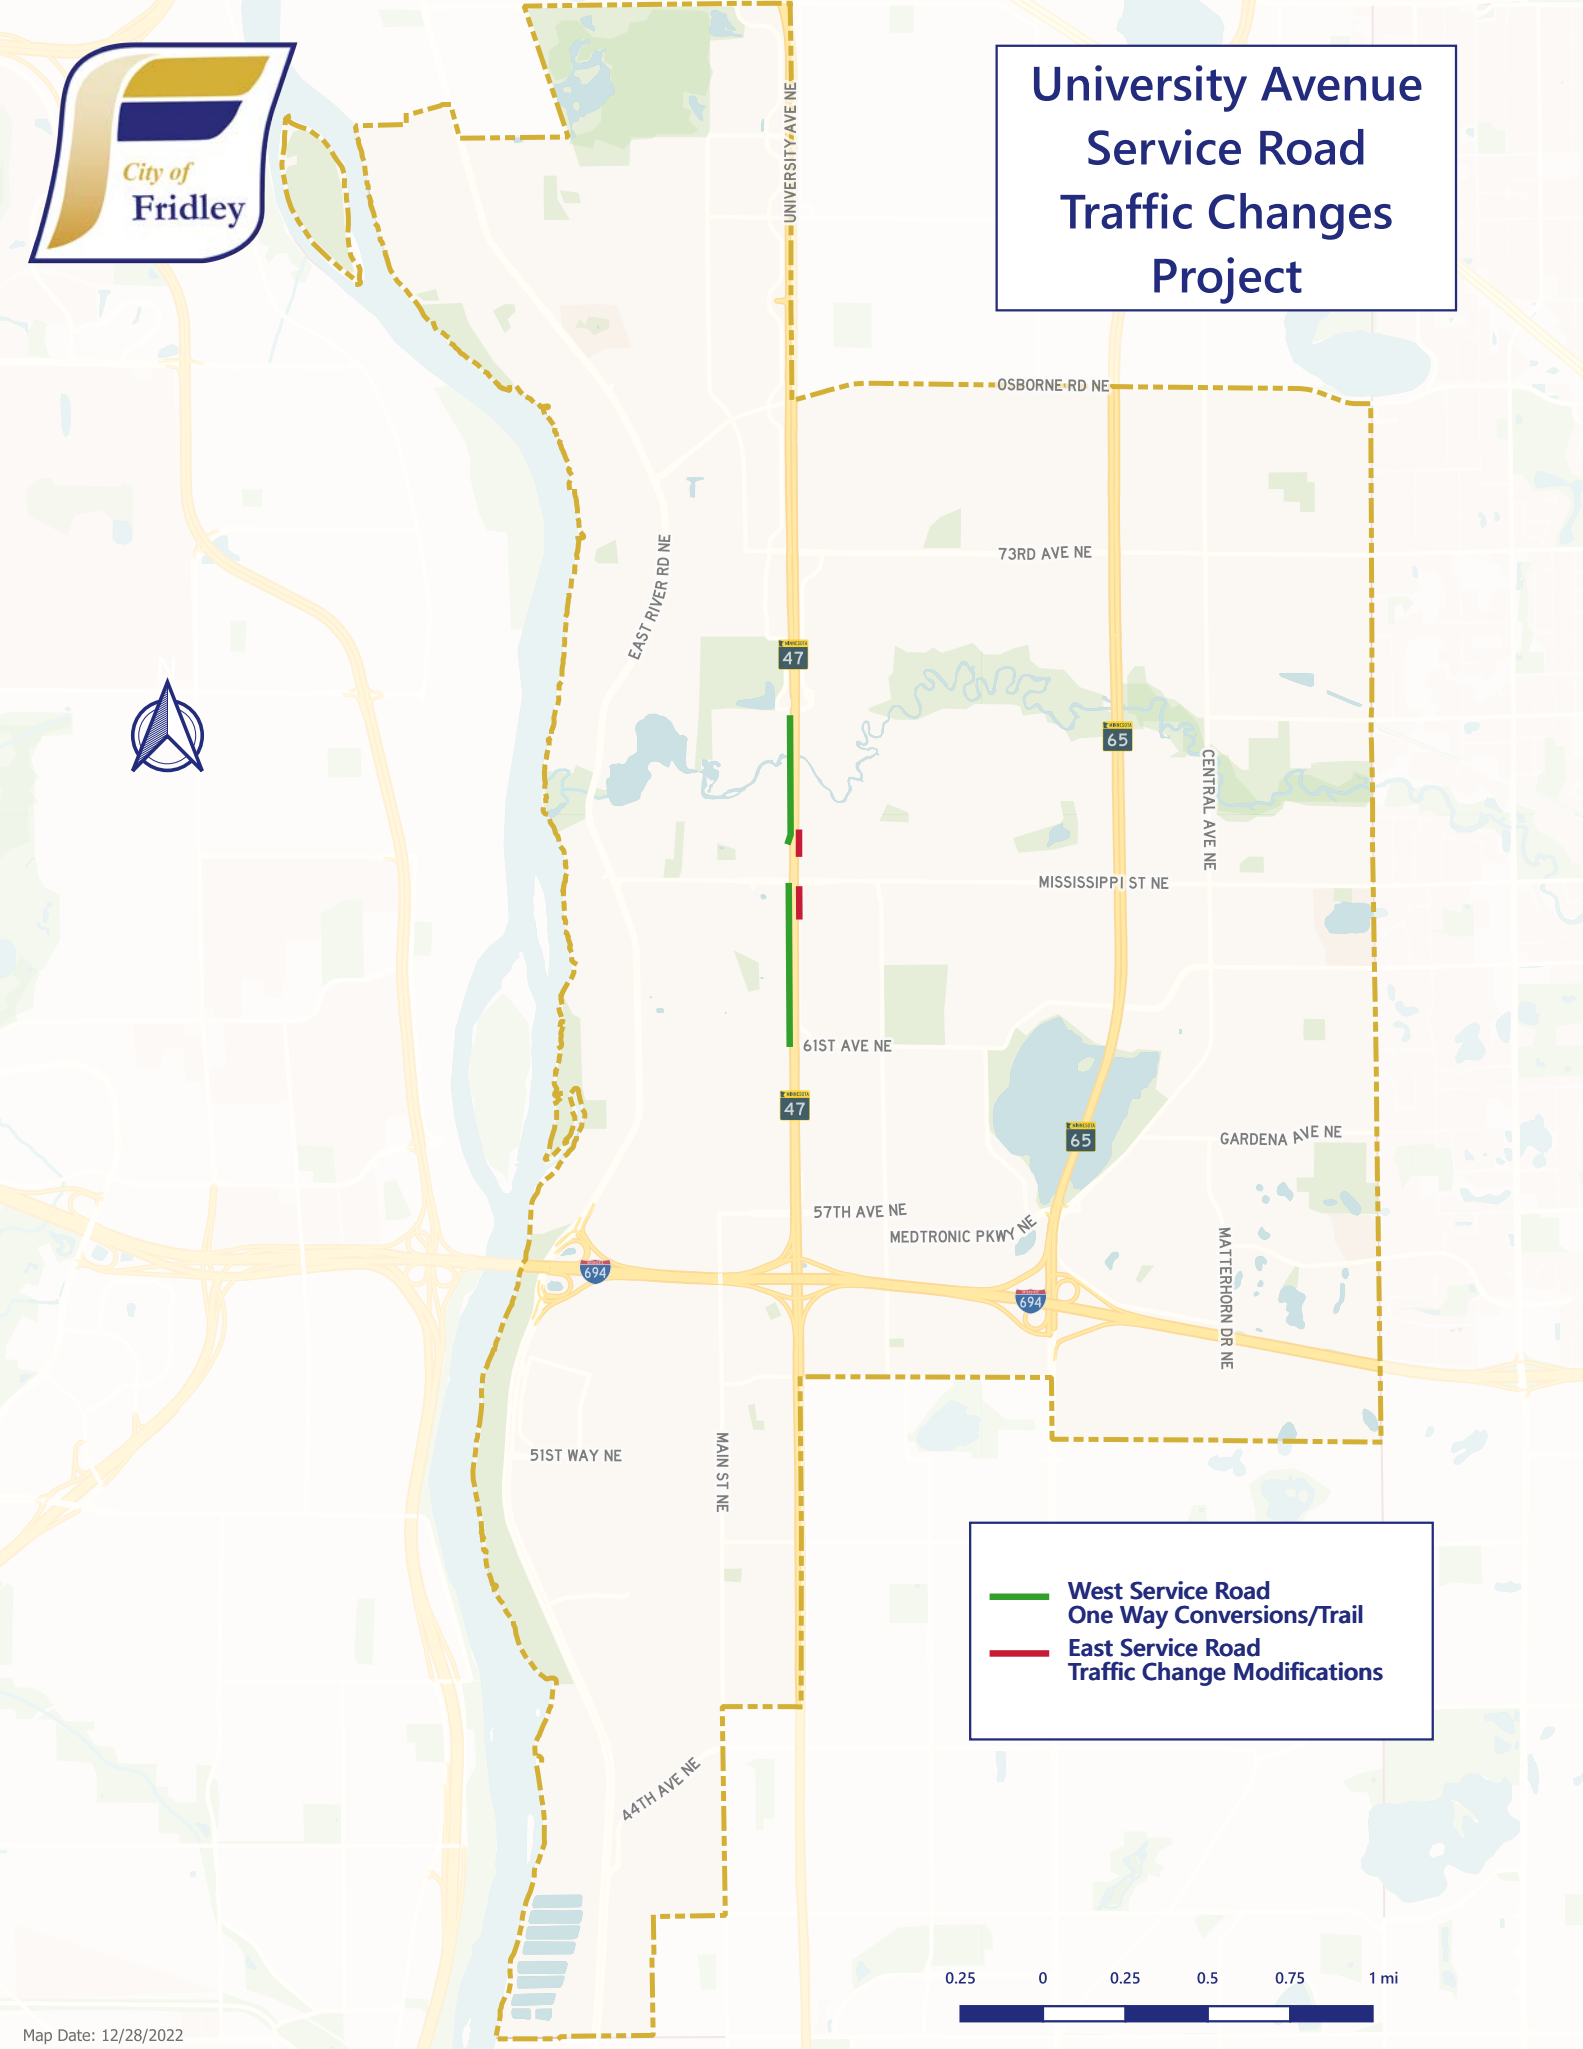

# University Avenue Service Road Traffic Changes Project

-  West Service Road One Way Conversions/Trail
-  East Service Road Traffic Change Modifications