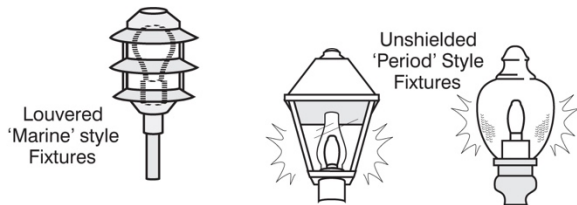

Examples of Acceptable / Unacceptable Lighting Fixtures

Unacceptable / Discouraged

Fixtures that produce glare and light trespass

Acceptable

Fixtures that shield the light source to minimize glare and light trespass and to facilitate better vision at night