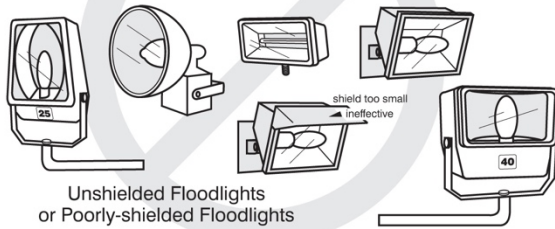

Examples of Acceptable / Unacceptable Lighting Fixtures

Unacceptable / Discouraged

Fixtures that produce glare and light trespass

Acceptable

Fixtures that shield the light source to minimize glare and light trespass and to facilitate better vision at night