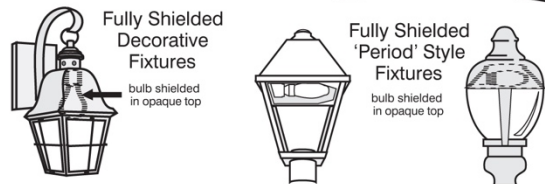

Examples of Acceptable / Unacceptable Lighting Fixtures

Unacceptable / Discouraged

Fixtures that produce glare and light trespass

Acceptable

Fixtures that shield the light source to minimize glare and light trespass and to facilitate better vision at night