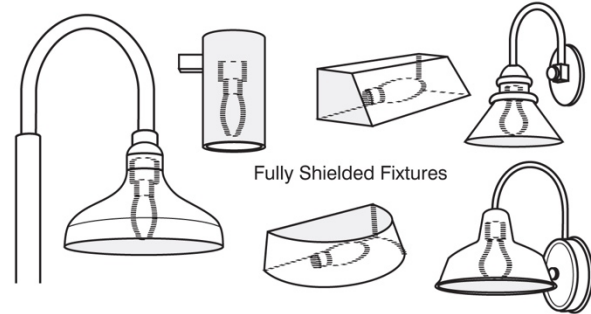

Examples of Acceptable / Unacceptable Lighting Fixtures

Unacceptable / Discouraged

Fixtures that produce glare and light trespass

Acceptable

Fixtures that shield the light source to minimize glare and light trespass and to facilitate better vision at night