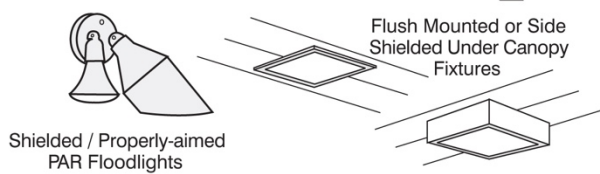

Examples of Acceptable / Unacceptable Lighting Fixtures

Unacceptable / Discouraged

Fixtures that produce glare and light trespass

Acceptable

Fixtures that shield the light source to minimize glare and light trespass and to facilitate better vision at night