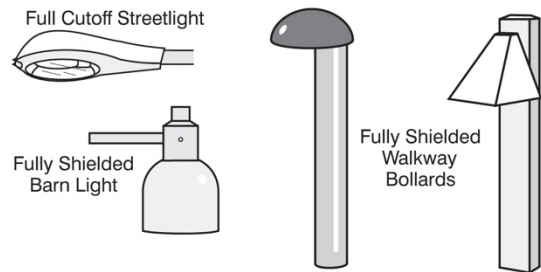

Examples of Acceptable / Unacceptable Lighting Fixtures

Unacceptable / Discouraged

Fixtures that produce glare and light trespass

Acceptable

Fixtures that shield the light source to minimize glare and light trespass and to facilitate better vision at night