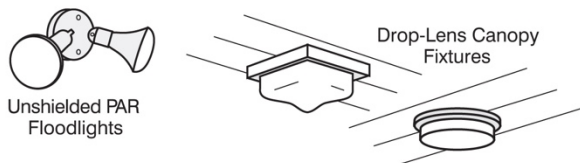

Examples of Acceptable / Unacceptable Lighting Fixtures

Unacceptable / Discouraged

Fixtures that produce glare and light trespass

Acceptable

Fixtures that shield the light source to minimize glare and light trespass and to facilitate better vision at night