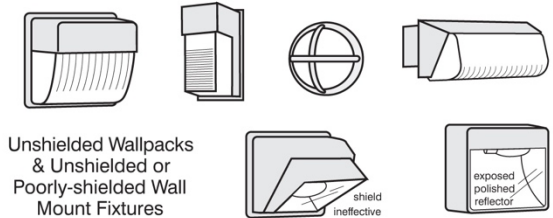

Examples of Acceptable / Unacceptable Lighting Fixtures

Unacceptable / Discouraged

Fixtures that produce glare and light trespass

Acceptable

Fixtures that shield the light source to minimize glare and light trespass and to facilitate better vision at night