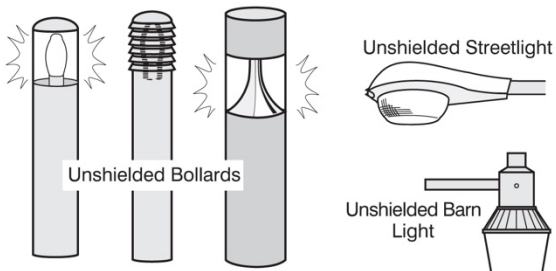

Examples of Acceptable / Unacceptable Lighting Fixtures

Unacceptable / Discouraged

Fixtures that produce glare and light trespass

Acceptable

Fixtures that shield the light source to minimize glare and light trespass and to facilitate better vision at night