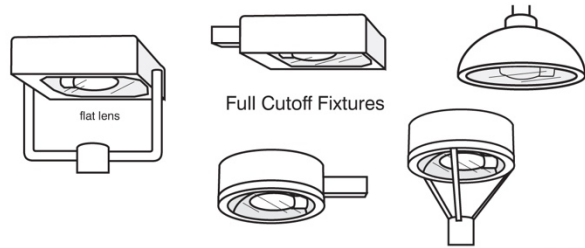

Examples of Acceptable / Unacceptable Lighting Fixtures

Unacceptable / Discouraged

Fixtures that produce glare and light trespass

Acceptable

Fixtures that shield the light source to minimize glare and light trespass and to facilitate better vision at night