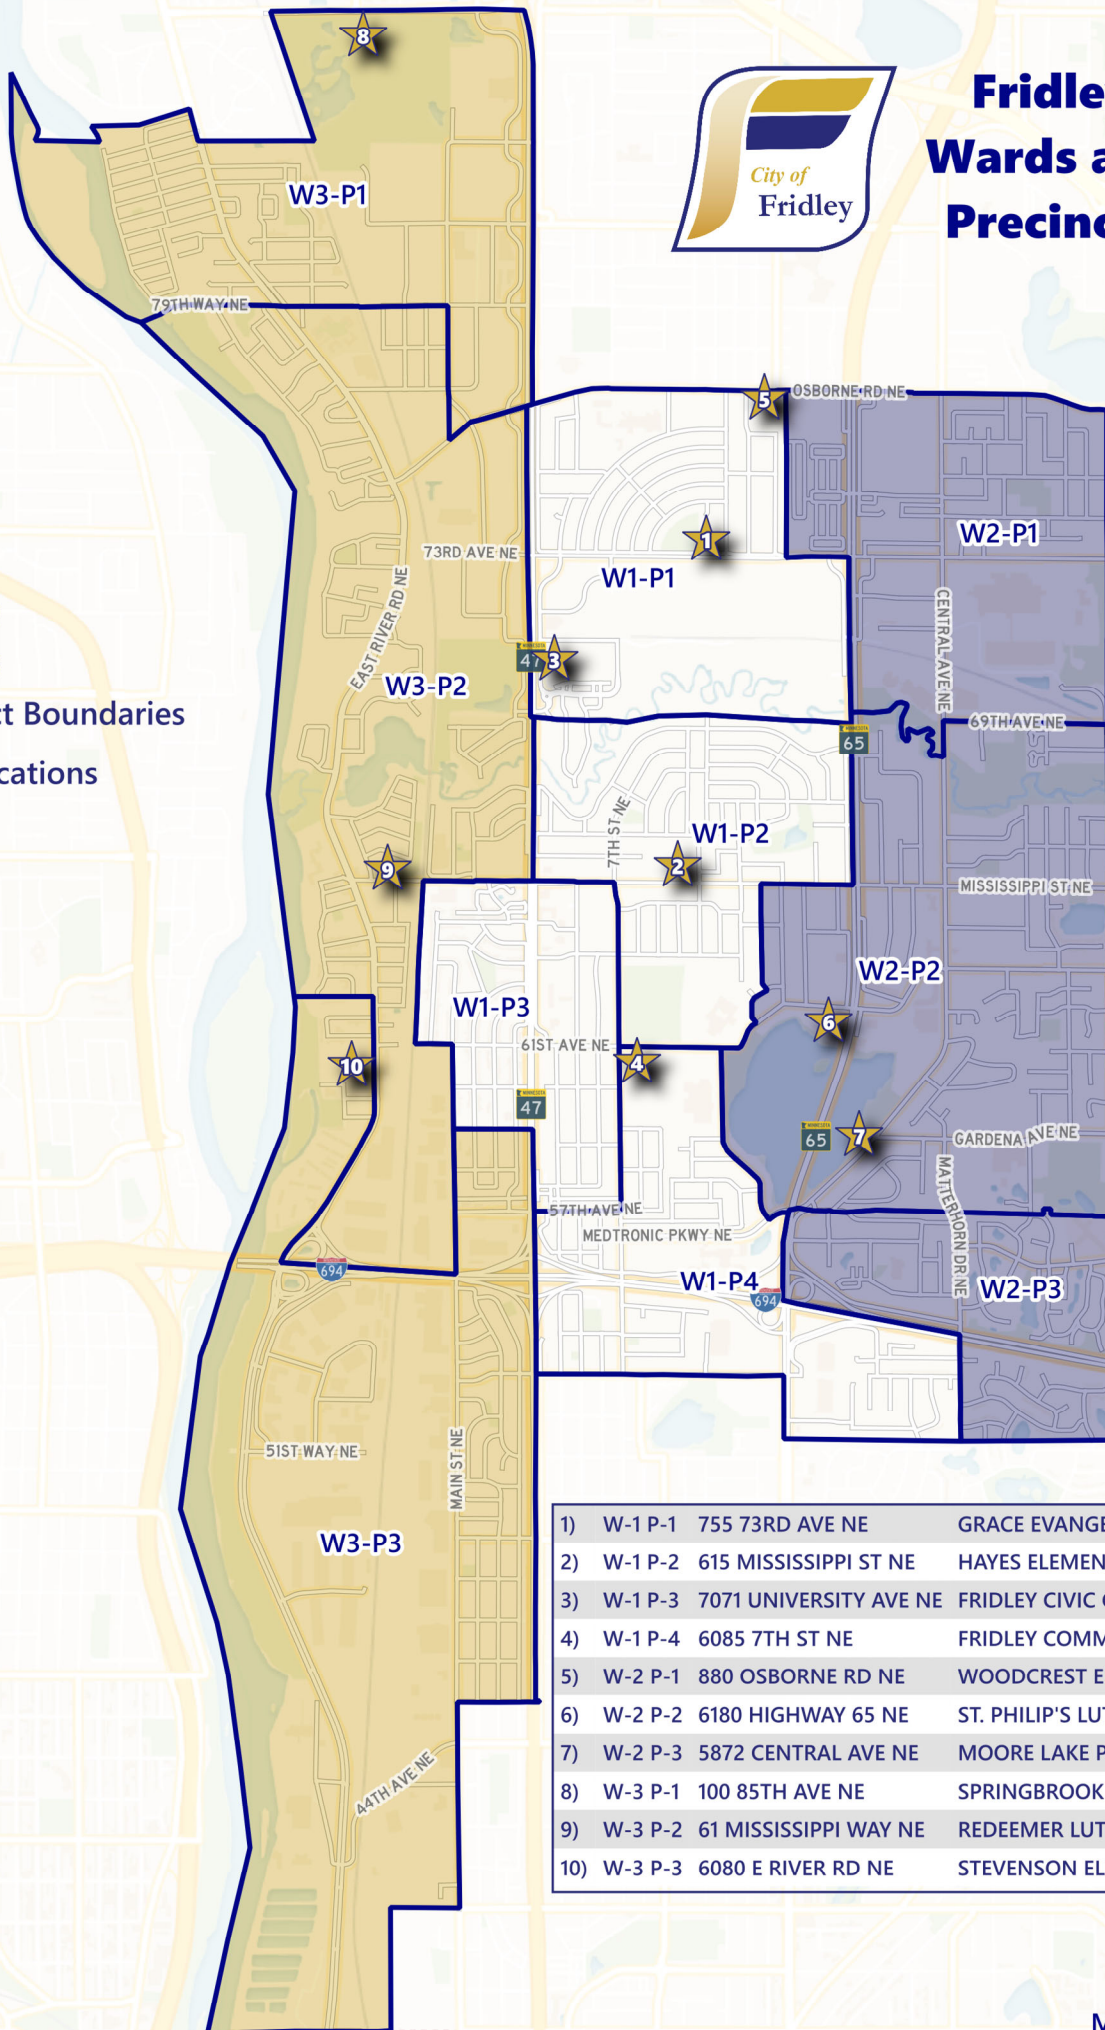

# Fridley Wards and Precincts

-  Ward 1
-  Ward 2
-  Ward 3
-  Precinct Boundaries
-  Poll Locations

1)	W-1 P-1	755 73RD AVE NE	GRACE EVANGELICAL CHURCH
2)	W-1 P-2	615 MISSISSIPPI ST NE	HAYES ELEMENTARY SCHOOL
3)	W-1 P-3	7071 UNIVERSITY AVE NE	FRIDLEY CIVIC CAMPUS
4)	W-1 P-4	6085 7TH ST NE	FRIDLEY COMMUNITY CENTER
5)	W-2 P-1	880 OSBORNE RD NE	WOODCREST ELEMENTARY SCHOOL
6)	W-2 P-2	6180 HIGHWAY 65 NE	ST. PHILIP'S LUTHERAN CHURCH
7)	W-2 P-3	5872 CENTRAL AVE NE	MOORE LAKE PARK
8)	W-3 P-1	100 85TH AVE NE	SPRINGBROOK NATURE CENTER
9)	W-3 P-2	61 MISSISSIPPI WAY NE	REDEEMER LUTHERAN CHURCH
10)	W-3 P-3	6080 E RIVER RD NE	STEVENSON ELEMENTARY SCHOOL