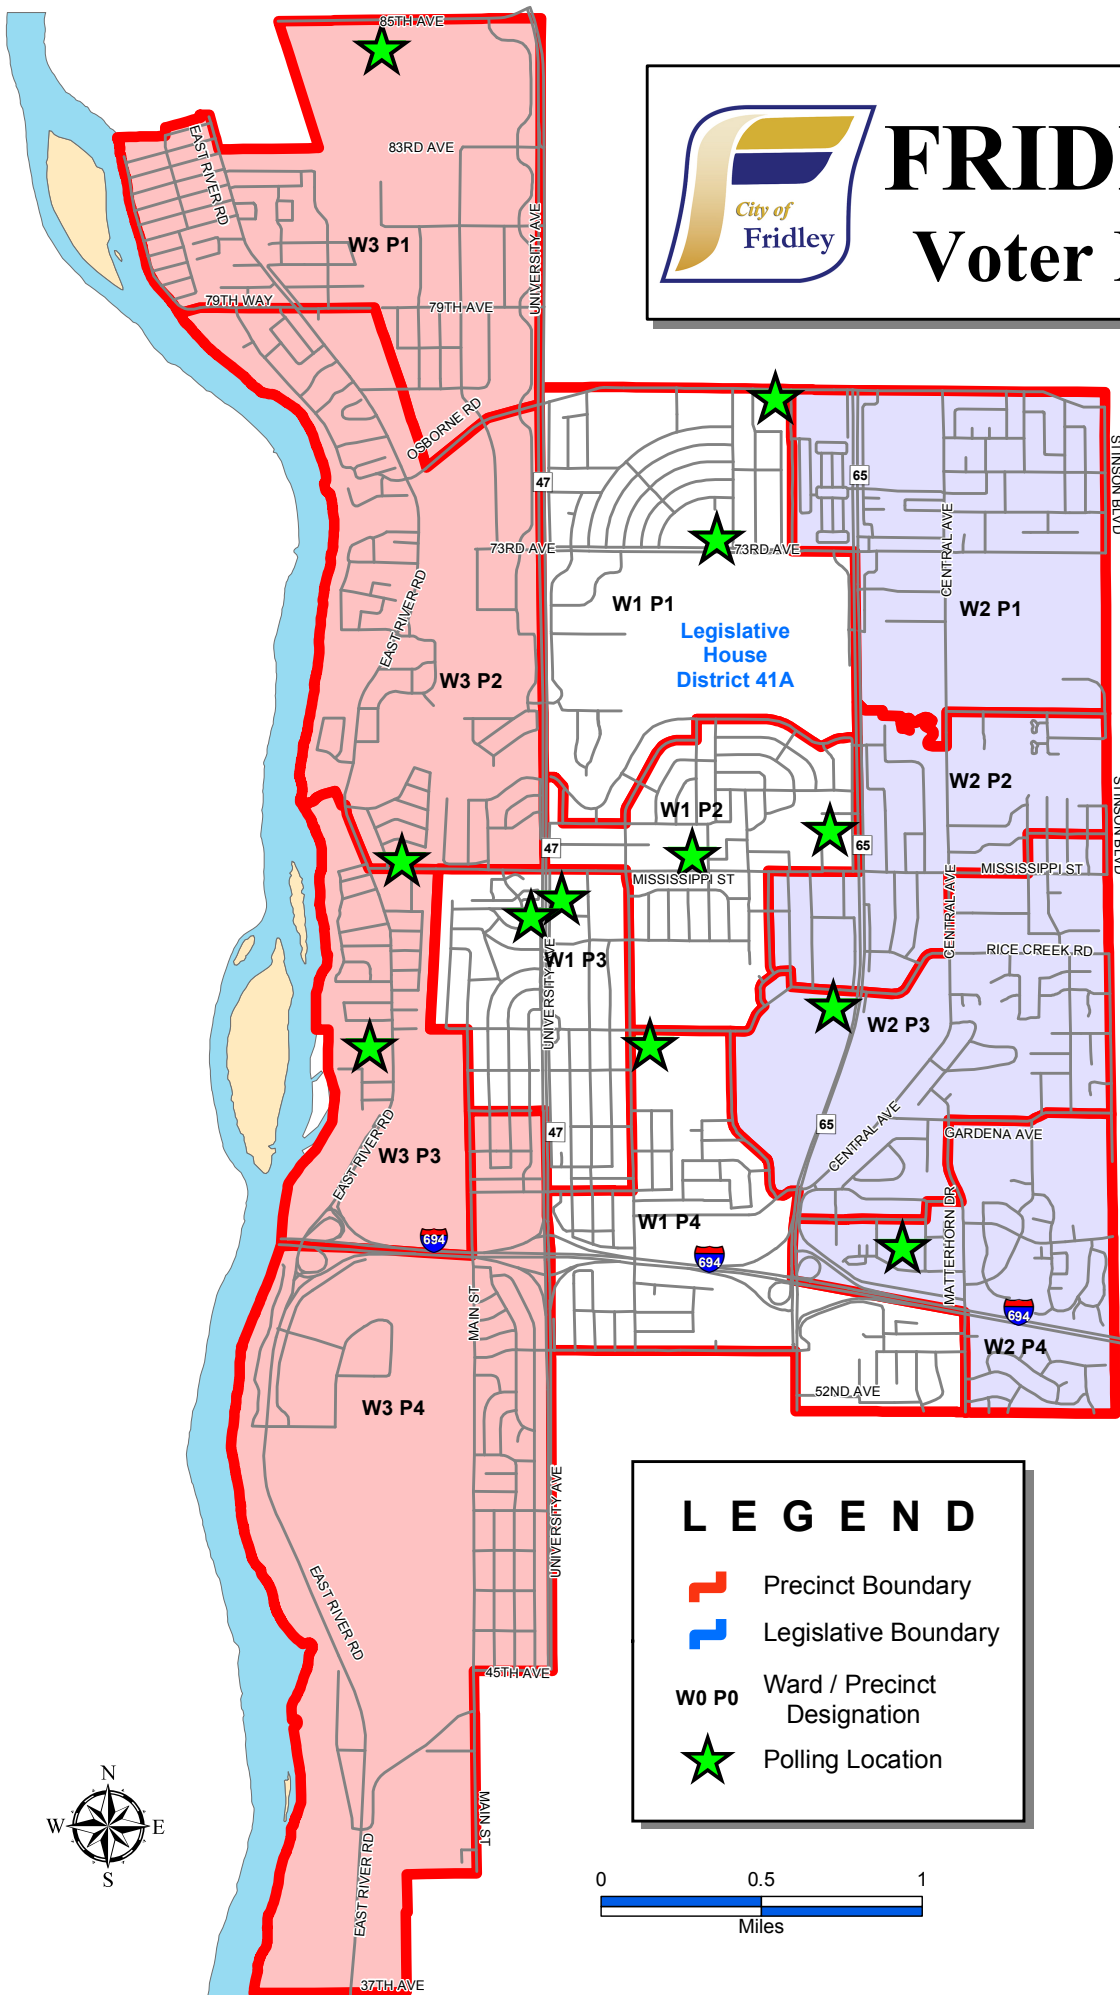

FRIDLEY

Voter Map

- ### POLLING LOCATIONS
- W1 P1 - WARD 1, PRECINCT 1
GRACE EVANGELICAL CHURCH
755 73rd AVE N.E.
 - W1 P2 - WARD 1, PRECINCT 2
HAYES ELEMENTARY SCHOOL
615 MISSISSIPPI ST N.E.
 - W1 P3 - WARD 1, PRECINCT 3
FRIDLEY MUNICIPAL CENTER
6431 UNIVERSITY AVE N.E.
 - W1 P4 - WARD 1, PRECINCT 4
FRIDLEY COMMUNITY CENTER
6085 7TH ST N.E.
 - W2 P1 - WARD 2, PRECINCT 1
WOODCREST ELEMENTARY SCHOOL
880 OSBORNE RD N.E.
 - W2 P2 - WARD 2, PRECINCT 2
MICHAEL SERVETUS UNITARIAN CHURCH
6565 OAKLEY DR N.E.
 - W2 P3 - WARD 2, PRECINCT 3
ST PHILIP'S LUTHERAN CHURCH
6180 HIGHWAY 65 N.E.
 - W2 P4 - WARD 2, PRECINCT 4
NORTH PARK ELEMENTARY SCHOOL
5575 FILLMORE ST N.E.
 - W3 P1 - WARD 3, PRECINCT 1
SPRINGBROOK NATURE CENTER
100 85th AVE N.E.
 - W3 P2 - WARD 3, PRECINCT 2
REDEEMER LUTHERAN CHURCH
61 MISSISSIPPI WAY N.E.
 - W3 P3 - WARD 3 PRECINCT 3
STEVENSON ELEMENTARY SCHOOL
6080 EAST RIVER ROAD N.E.
 - W3 P4 - WARD 3, PRECINCT 4
FRIDLEY COVENANT CHURCH
6390 UNIVERSITY AVE N.E.
- ***** W2 P1, W2 P2, AND W3 P4 POLLING LOCATIONS ARE OUTSIDE OF PRECINCT *****

LEGEND

-  Precinct Boundary
-  Legislative Boundary
- W0 P0 Ward / Precinct Designation
-  Polling Location

Sources:
 Fridley Elections
 Fridley GIS
 Date: April 2012